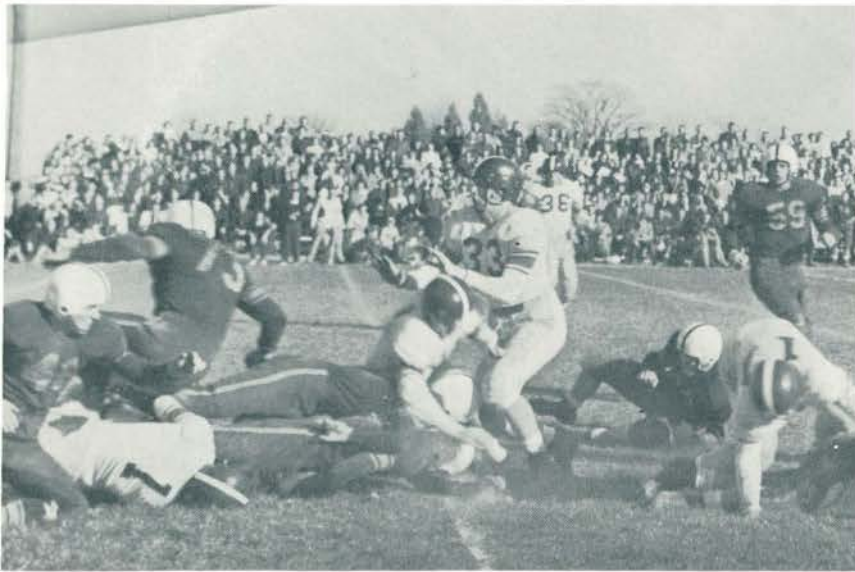

A fumble can be a heartbreaking thing